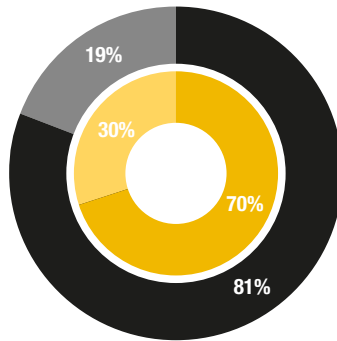

SOCCER ADULTS

POPULATION PARTICIPATING

- Active population - Logan
- Inactive population - Logan
- Active population - Australia
- Inactive population - Australia

RESPONDENTS DEMOGRAPHICS

- Adult
- Seniors (0%)
- Youth and young adult
- Male
- Female

AVERAGE PARTICIPATION

2 times a week

7th most popular activity for adults

Average session length

5th highest Council facility used (15.9%)

CHILDREN

2nd most popular activity for children

AVERAGE PARTICIPATION