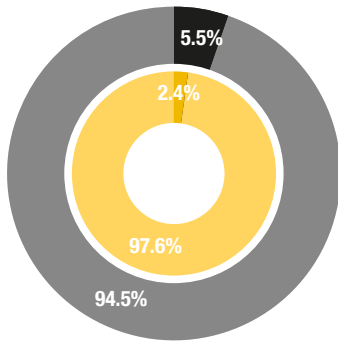

SOCCER ADULTS

POPULATION PARTICIPATING

- Active population - Logan
- Inactive population - Logan
- Active population - Australia
- Inactive population - Australia

RESPONDENTS DEMOGRAPHICS

- Adult
- Seniors (0%)
- Youth and young adult
- Male
- Female

AVERAGE PARTICIPATION

2 times a week

7th most popular activity for adults

Average session length

5th highest Council facility used (15.9%)

CHILDREN

2nd most popular activity for children

AVERAGE PARTICIPATION