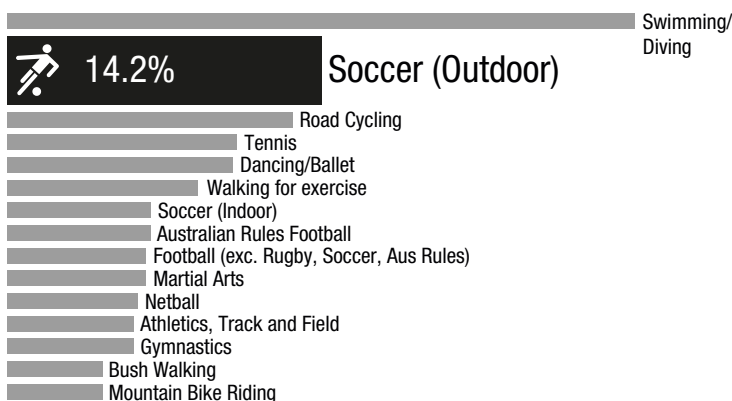

AVERAGE PARTICIPATION

2 times a week

7th most popular activity for adults

Average session length

5th highest Council facility used (15.9%)

CHILDREN

2nd most popular activity for children

AVERAGE PARTICIPATION

1 time a week

Average session length

4th highest Council facility used (30%)

Note:

To better understand community physical levels, Logan City Council conducted a survey in November and December 2015. Data was gathered on organised and unorganised sport, recreation and physical activity. The above results were collated by the AEC Group from responses of 41 Logan residents 15 years old and over, participating in 'soccer (outdoor)'.