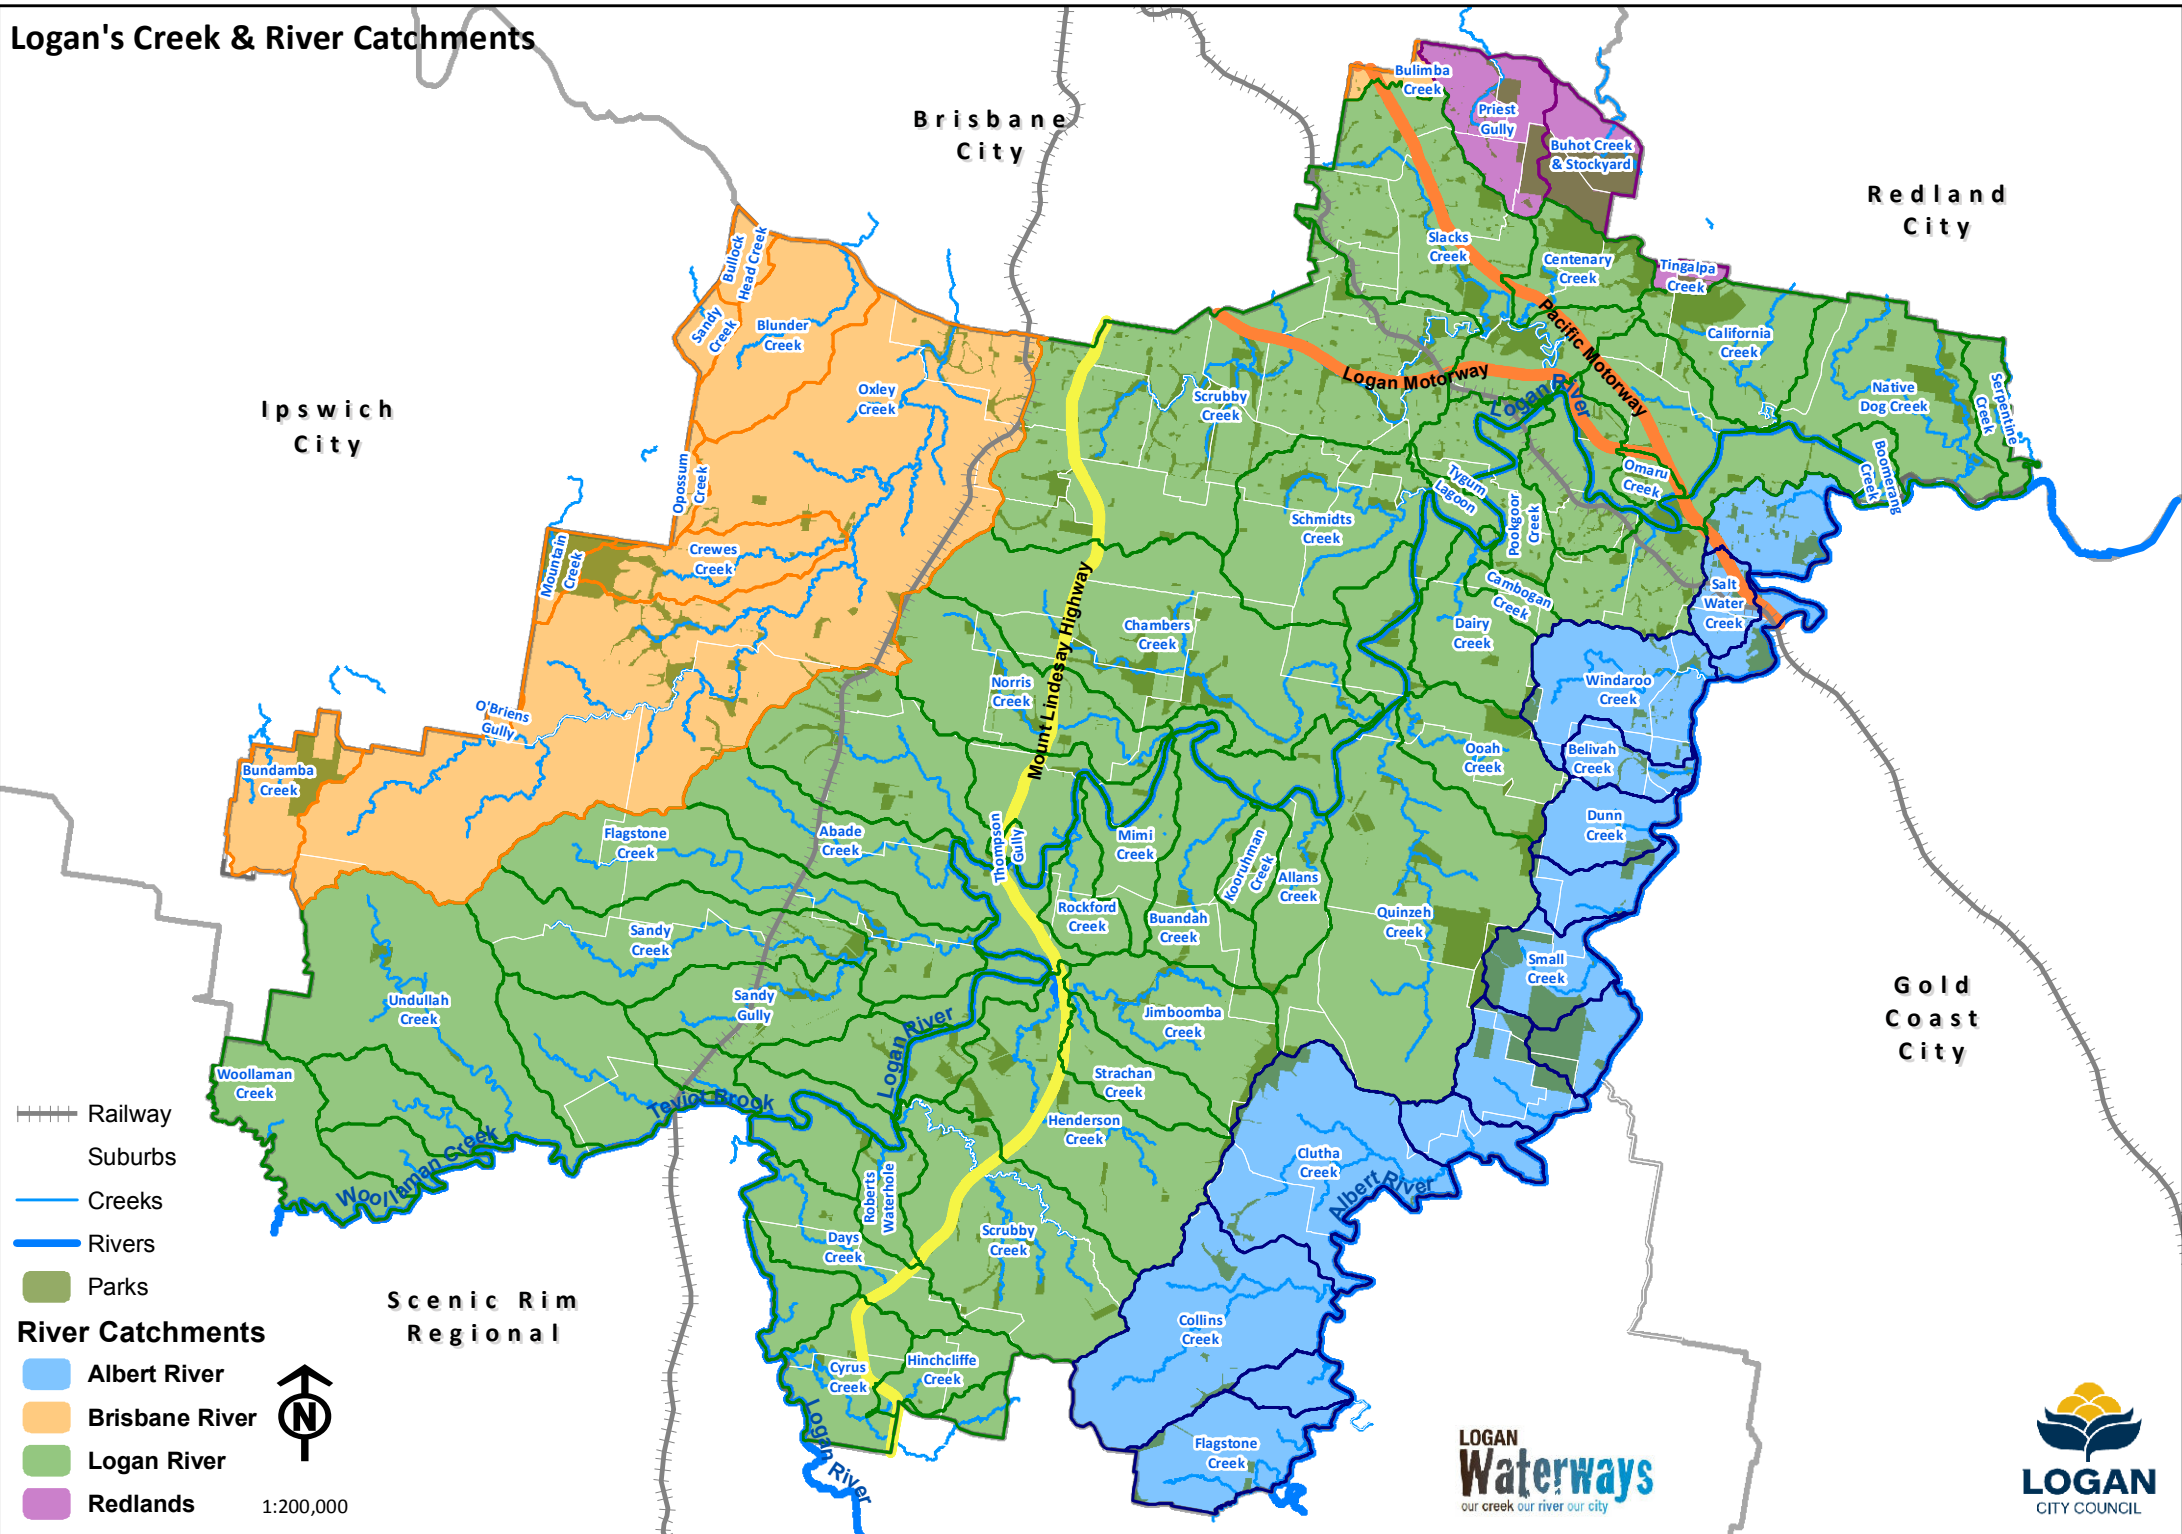

# Logan's Creek & River Catchments

- ++++ Railway
- Suburbs
- Creeks
- Rivers
- Parks

## River Catchments

- Albert River
- Brisbane River
- Logan River
- Redlands

1:200,000

**LOGAN**  
**Waterways**  
our creek our river our city